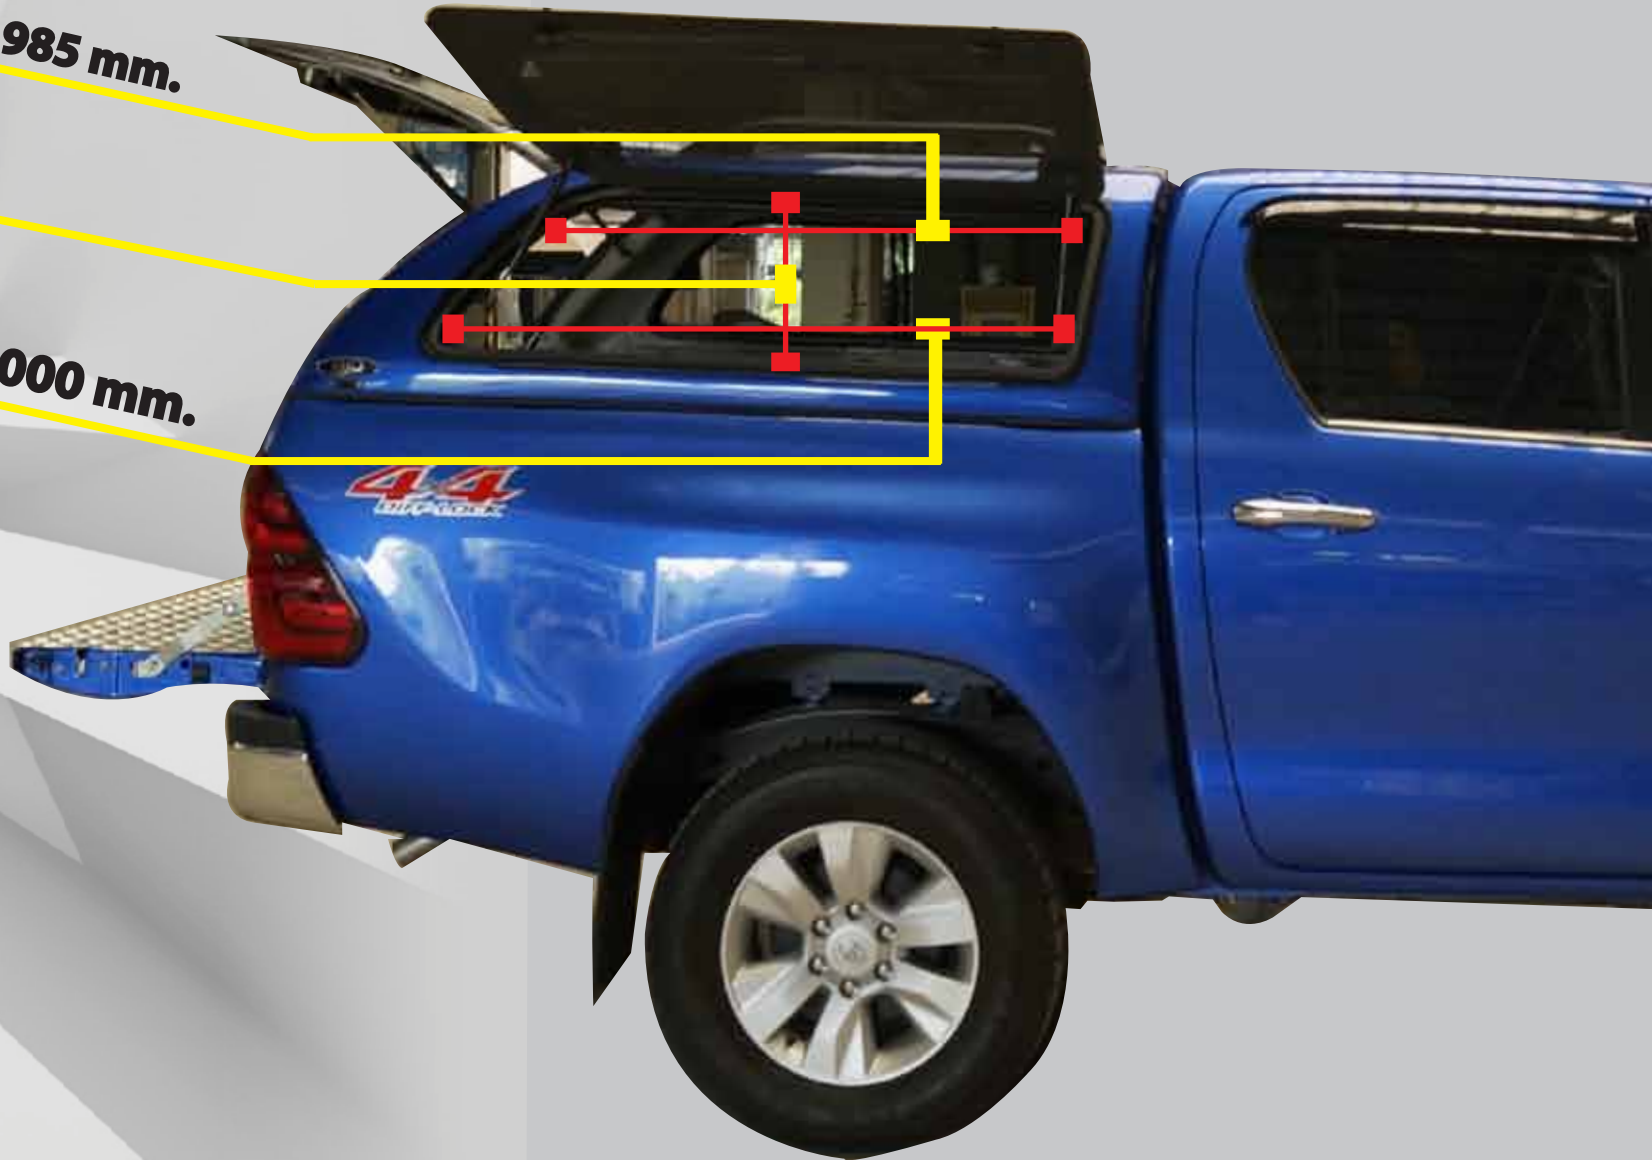

Minimum Width: 985 mm.

Height: 400 mm.

Maximum Width: 1,000 mm.

New 2015+ Toyota Hiluk.MK.9 (Revo) Double Cab